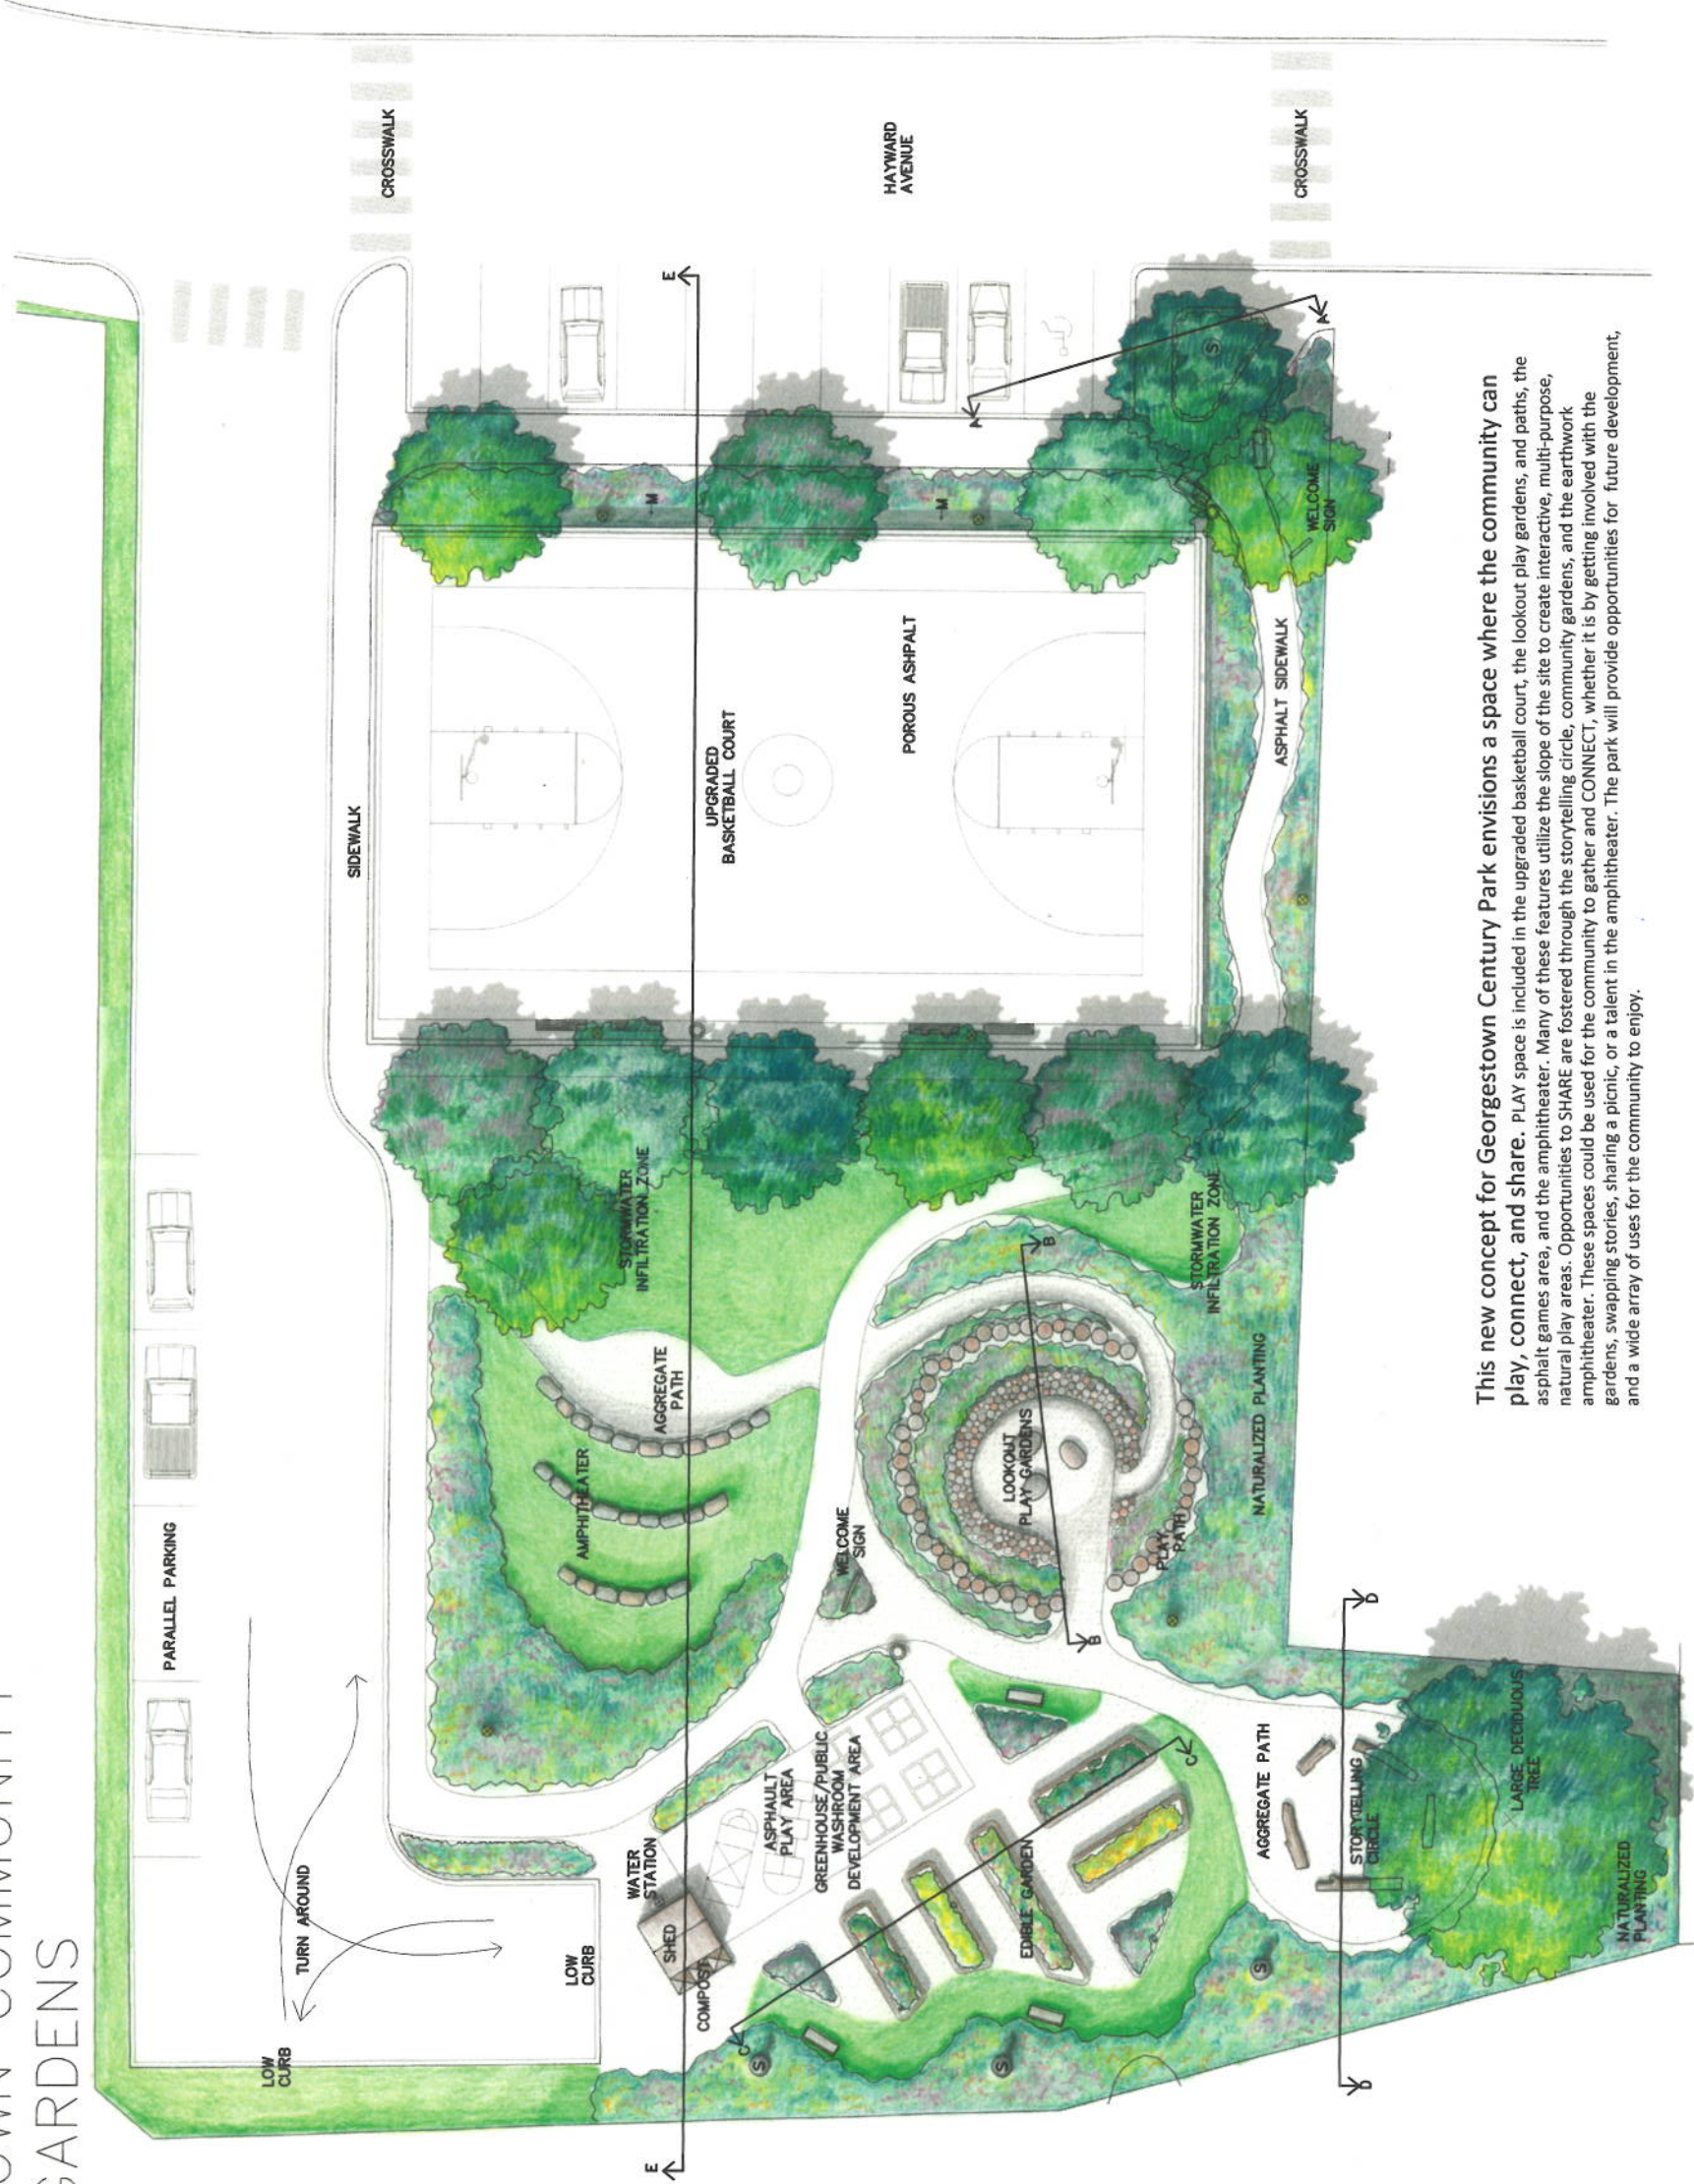

GEORGETOWN COMMUNITY PARK & GARDENS

This new concept for Georgetown Century Park envisions a space where the community can play, connect, and share. PLAY space is included in the upgraded basketball court, the lookout play gardens, and paths, the asphalt games area, and the amphitheater. Many of these features utilize the slope of the site to create interactive, multi-purpose, natural play areas. Opportunities to SHARE are fostered through the storytelling circle, community gardens, and the earthwork amphitheater. These spaces could be used for the community to gather and CONNECT, whether it is by getting involved with the gardens, swapping stories, sharing a picnic, or a talent in the amphitheater. The park will provide opportunities for future development, and a wide array of uses for the community to enjoy.

RECEIVED
DEPARTMENTS OF
NOV 14 2012
ENGINEERING
AND PLANNING

GRAND
CONCOURSE
AUTHORITY

ST. JOHN'S

Georgetown
Neighbourhood
Association

- LEGEND
- BENCH
 - LIGHTING
 - MURAL OPPORTUNITY
 - SCULPTURE OPPORTUNITY
 - GARBAGE PIN
 - LANDSCAPING BOULDER
 - WELCOME SIGN

SCALE
1:200

REJUVENTATING GEORGETOWN
COMMUNITY PARK AND GARDENS
CONCEPT THREE